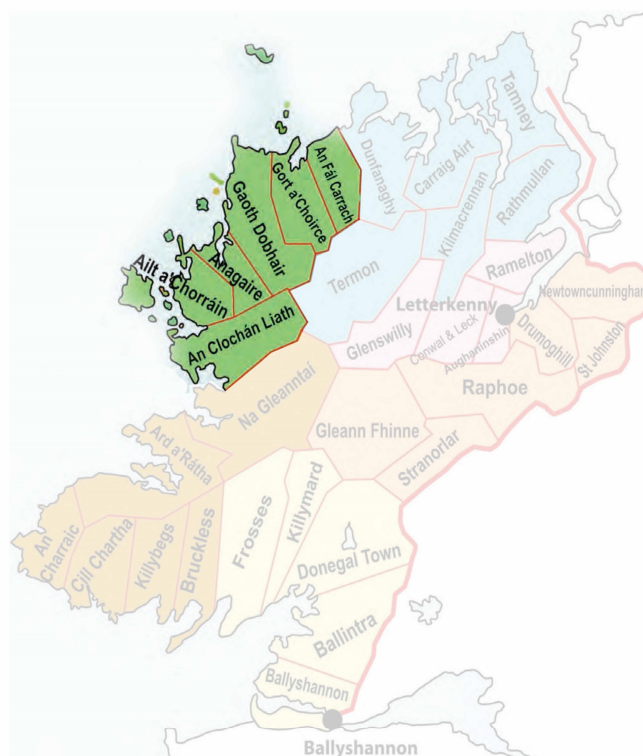

Diocese of Raphoe

Western Deanery

Parish	Church	No. of Priests	Weekday Mass Attendance (Average)	Sunday/Vigil Mass Attendance
Falcarragh	Naomh Fionan	1	53	153
Gort a'Choirce	Críost Rí	1	41	113
Goath Dobhair	Teach Pobail Doire Beaga	3	123	159
	Teach Pobail Phádraig, Min Uí Bhaoill		42	86
	Teach Pobail an Chroí Ró-Naofa		34	59
	Teach Pobail Cholmille Bun a'Leaca		16	169
Annagry	St. Mary's Star of the Sea	1	77	125
Kincasslagh	St. Mary's	2	29	90
	St. Columba's		32	116
	St. Cróna		14	57
Dungloe	St. Cróna, Dungloe	1		225
	St. Patrick's, Meenacross			75
	St. Brigid's, Lettermacaward	1	N/A	82
	St. Conal's Doochary		N/A	39

Parish	Church	No. of Weekday Masses	Sun Vigil Mass	Sunday Mass
Falcarragh	Naomh Fionan	4	1	2
Gort a'Choirce	Críost Rí	6	1	2
Goath Dobhair	Teach Pobail Doire Beaga	10	1	2
	Teach Pobail Phádraig, Min Uí Bhaoill	1	0	1
	Teach Pobail an Chroí Ró-Naofa	1	0	1
	Teach Pobail Cholmille Bun a'Leaca	4	1	0
Annagry	St. Mary's Star of the Sea	4	1	2
Kincasslagh	St. Mary's	1		1
	St. Columba's	3	1	1
	St. Cróna	4	1	1
Dungloe	St. Cróna, Dungloe	5	1	1
	St. Patrick's, Meenacross	0	0	1
	St. Brigid's, Lettermacaward	0	1	0
	St. Conal's Doochary	0	0	1