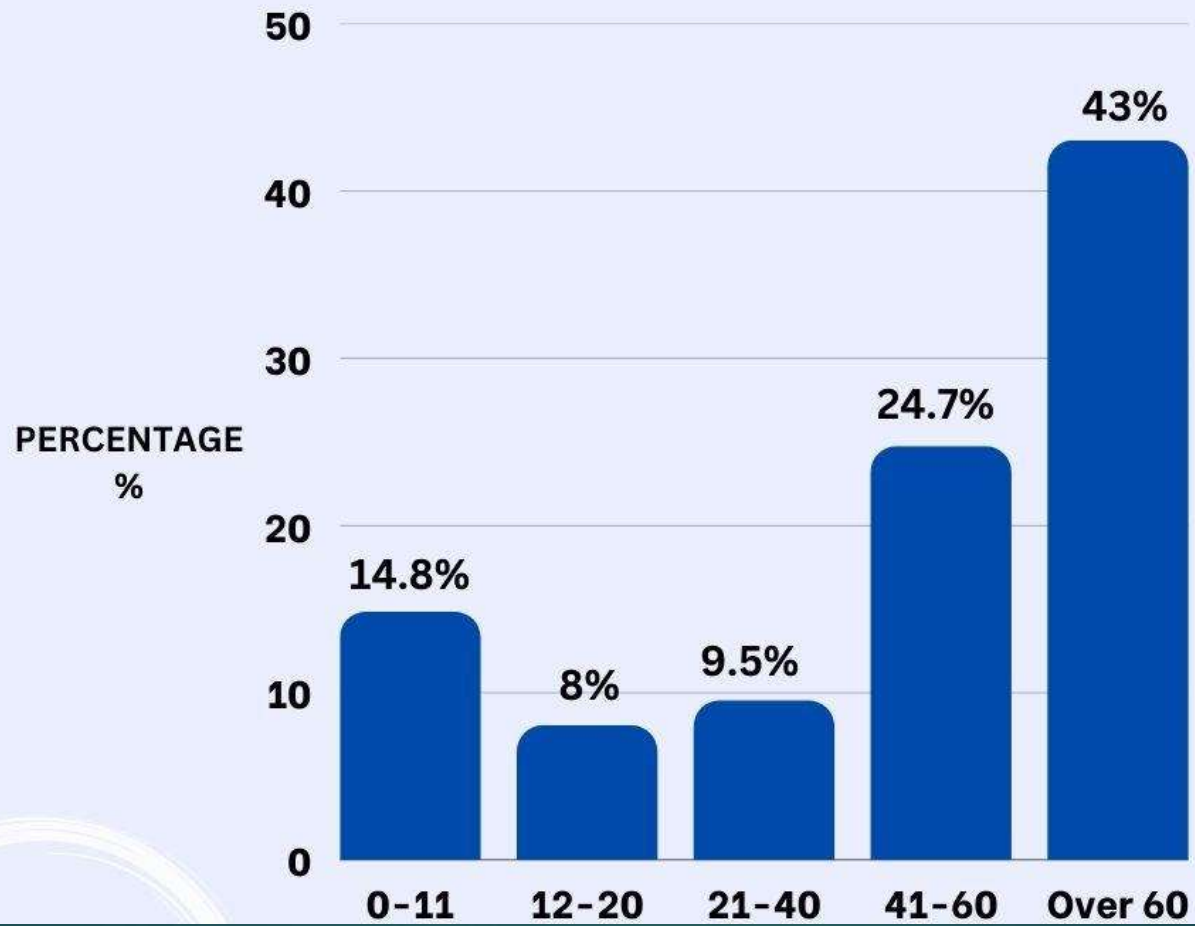

## AGE DEMOGRAPHIC FOR SOUTHERN DEANERY

# Southern Deanery

**7 Priests**

**43 Weekday Masses**

**16 Weekend Masses**

## NO. OF MASSES PER PRIEST FOR SOUTHERN DEANERY