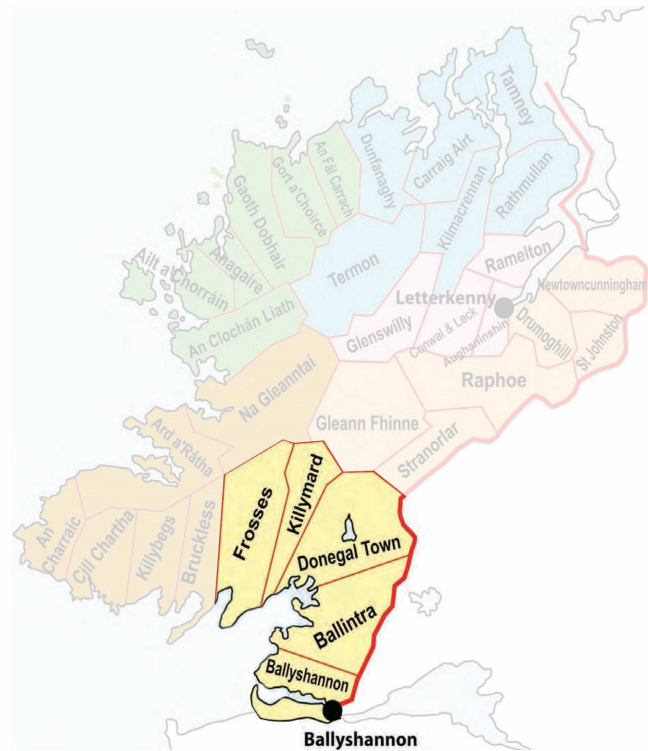

Diocese of Raphoe Southern Deanery

| Parish | Church | No. of Priests | Weekday Mass Attendance (Average) | Sunday/Vigil Mass Attendance |
|--------------|---------------------------------|----------------|-----------------------------------|------------------------------|
| Kilbarron | St. Patrick's | 1 | 50 | 130 |
| | St. Mary's | | N/A (No Mass) | 96 |
| Inver | Franciscan Friary (Rossnowlagh) | OFM | 94 | 210 |
| | St. Mary (Frosses) | 3 | 37 | 173 |
| | St. Naul's Ardaghey | | 35 | 121 |
| | Sacred Heart, Mountcharles | | 22 | 108 |
| | Holy Redeemer, Drimarone | | 19 | 133 |
| Drumholm | St. Bridget | 1 | 17 | 133 |
| Killymard | St. Mary's | 1 | 42 | 149 |
| Donegal Town | St. Patrick's | 1 | 50 | 233 |
| | Clar | | 36 | 306 |