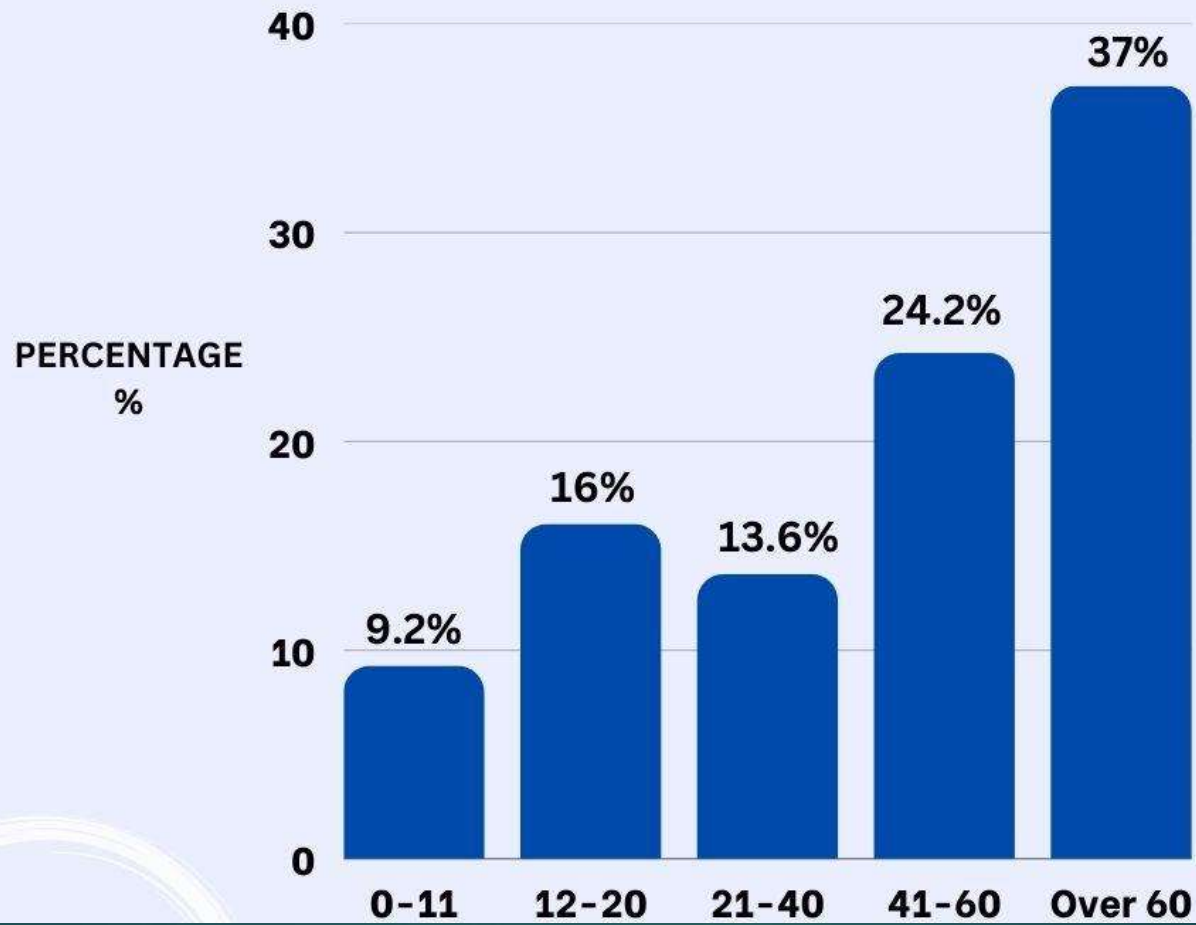

## AGE DEMOGRAPHIC FOR SOUTH-WESTERN DEANERY

# Southwestern Deanery

**8 Priests**

**43 Weekday Masses**

**21 Weekend Masses**

### NO. OF MASSES PER PRIEST FOR SOUTHWESTERN DEANERY