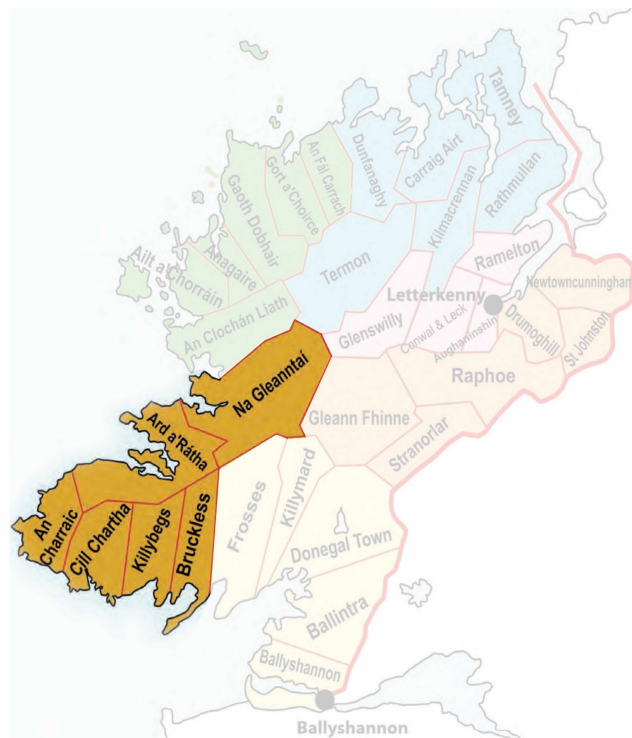

Diocese of Raphoe

S. Western Deanery

Parish	Church	No. of Priests	Weekday Mass Attendance (Average)	Sunday/Vigil Mass Attendance
Iniskeel (Glenties)	St. Connell	1	41	219
	Baile na Finne		8	118
	Teach Pobail an Teaghlaigh Naofa, Éadan Fhionn Fraoch		N/A (No Mass)	57
Ardara	Holy Family	2	36	105
	St. Conal's		15	85
Carrick	St. Columba's, Carrick	1	13	75
	St. Patrick's, Meenaneary		10	60
Glencolmcille	St. Columba's	1	5	40
Kilcar	Teach Pobail Chartha Naofa	1	29	179
Killaghtee	St. Joseph & St. Conal	1	29	103
Killybegs	St. Mary's of the Visitation	1	59	143