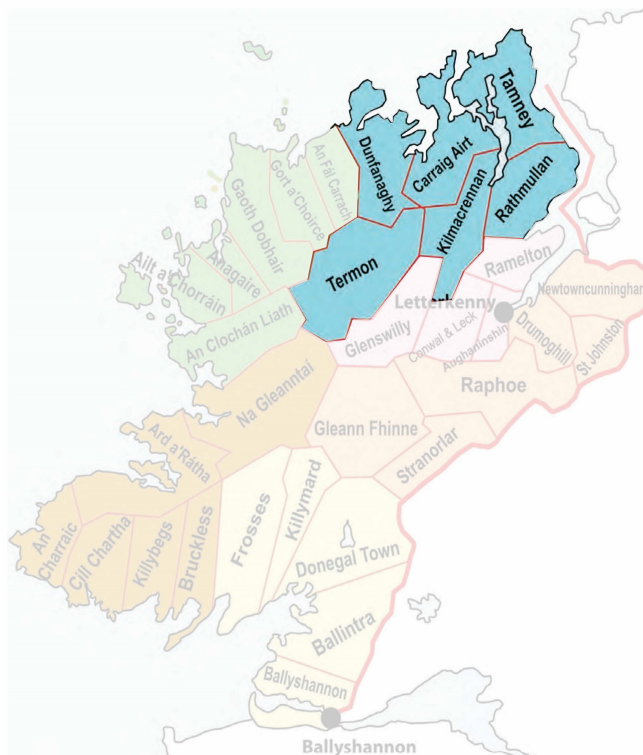

Diocese of Raphoe Northern Deanery

Parish	Church	No. of Priests	Weekday Mass Attendance (Average)	Sunday/Vigil Mass Attendance
Gartan & Termon	Glendowan	1	19	91
	Termon		13	119
Killygarvan & Tullyfern	Our Lady of Lourdes (Kerrykeel)	2	27	78
	St. Peter's (Milford)		28	161
	St. Joseph's (Rathmullan)		28	115
	St. Mary's (Glenvar)		10	78
Kilmacrennan	St. Catherine's (Oughterlin)		31	93
	St. Columba's	1	30	150
	Coole		N/A (No Mass)	81
Cresslough	St. Michael Archangel	1	29	118
Dunfanaghy	Holy Cross Church	1	20	100
Meevagh	St. John the Baptist	1	39	138
Ramelton	St. Mary's	1	61	132
Clondavaddog, Fanad	Massmount	2	30	72
	Fannavolty		48	107
	Ballinacrick		27	39
	Ballyheerin			