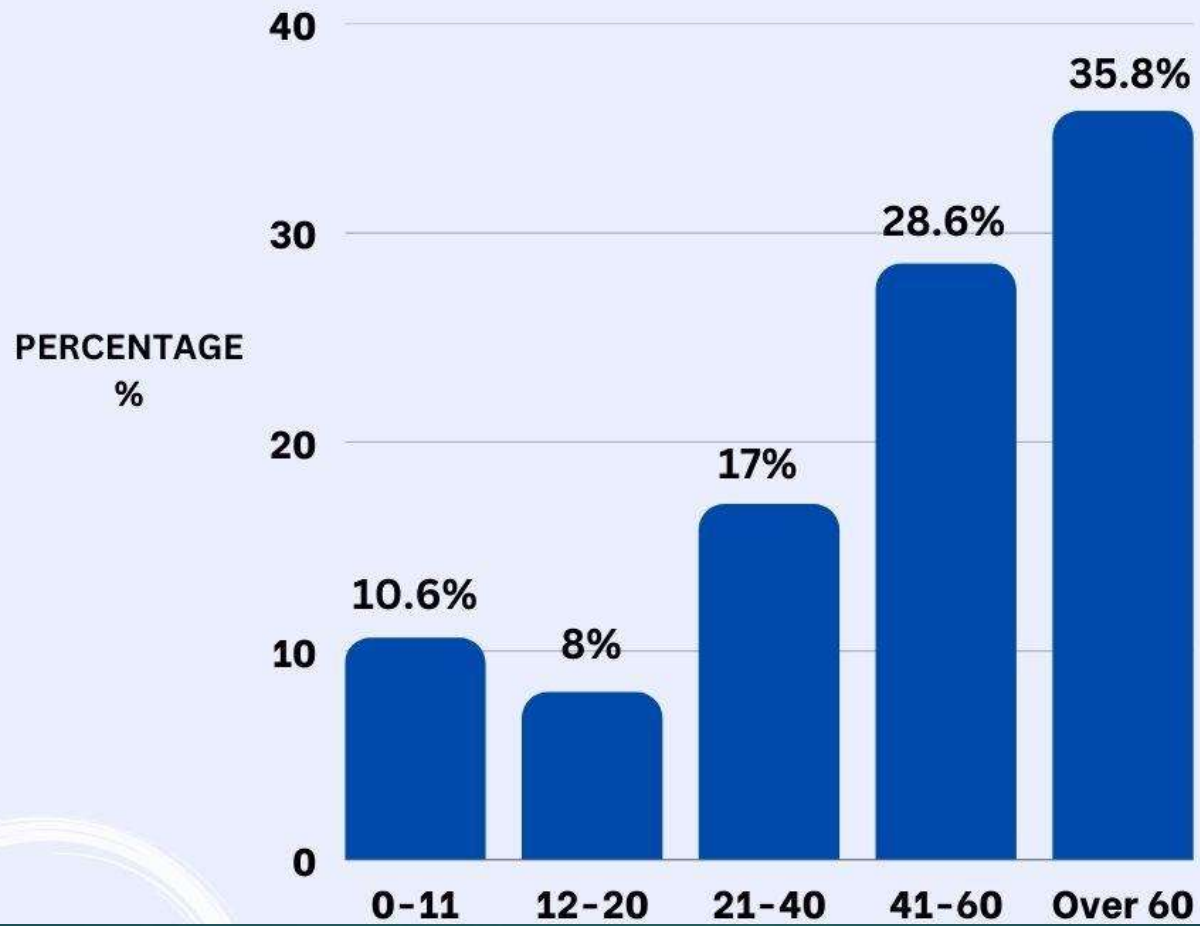

## AGE DEMOGRAPHIC FOR EASTERN DEANERY

# Eastern Deanery

**6 Priests**

**30 Weekday Masses**

**15 Weekend Masses**

### NO. OF MASSES PER PRIEST FOR EASTERN DEANERY