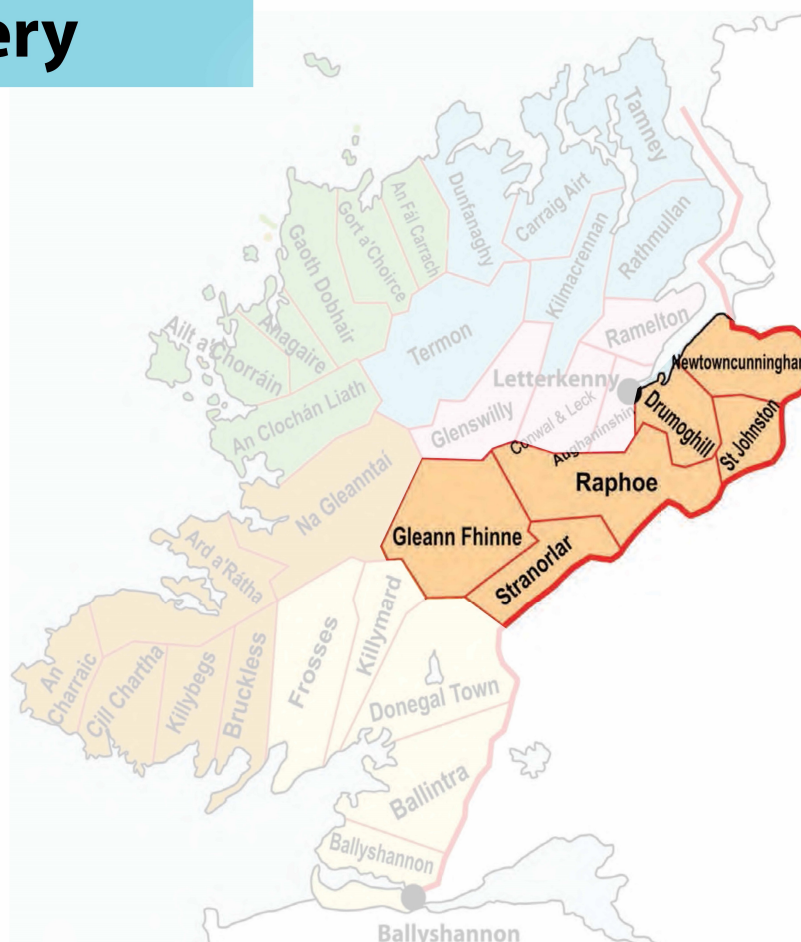

# Diocese of Raphoe

## Eastern Deanery

Parish	Church	No. of Priests	Weekday Mass Attendance (Average)	Sunday/Vigil Mass Attendance
Newtowncunningham & Killea	All Saints	1	28	140
	Immaculate Conception		39	91
Stranorlar	Mary Immaculate	2	126	292
Raphoe	Raphoe	1	27	113
	Drumkeen		19	102
	Drumkeen Latin Mass		N/A (No Mass)	67
	Convoy		25	112
St. Johnston (Taughboyne)	St. Baithin	1	20	87
Raymochy	St. Columba's, Drumoghill	1	27	99