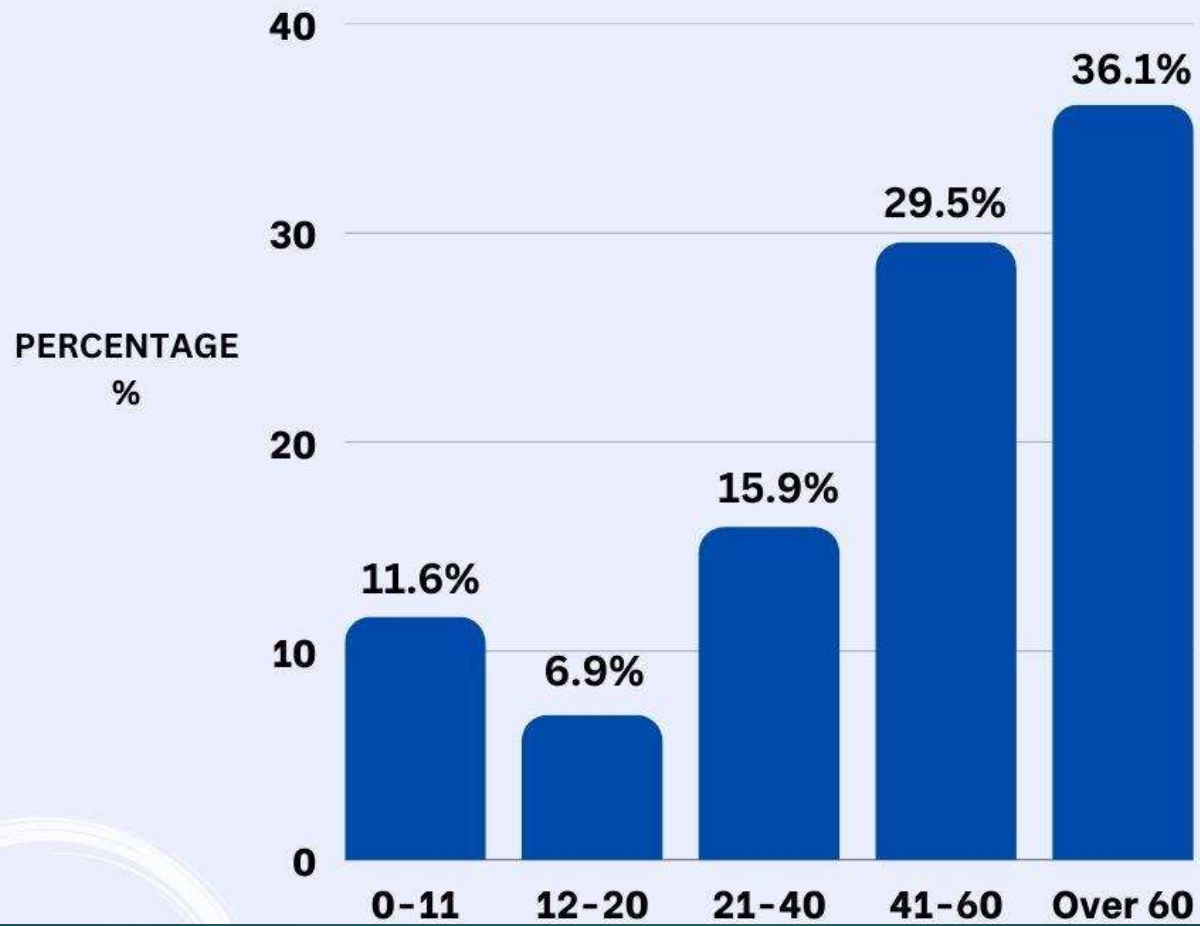

AGE DEMOGRAPHIC FOR CENTRAL DEANERY

Central Deanery

7 Priests

25 Weekday Masses

13 Weekend Masses

NO. OF MASSES PER PRIEST FOR CENTRAL DEANERY